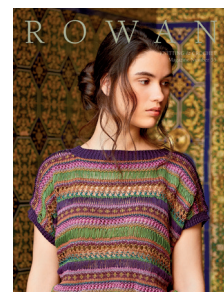

FELIPPE

ADDENDUM

FELIPPE

KNITTING & CROCHET MAGAZINE 55

SIZES

	XXS	XS	S	M	L	XL	XXL	2XL	
To fit chest	91	97	102	107	112	117	122	127	cm
	36	38	40	42	44	46	48	50	in

YARN

Revive

A Scree	475								
3	3	3	4	4	4	4	5		x 50gm
B Granite	464								
5	5	6	7	7	7	8	8		x 50gm
C Rock	465								
4	4	4	5	5	5	6	6		x 50gm
D Pumice	461								
2	2	2	2	2	3	3	3		x 50gm

R O W A N

Unfortunately a pattern error has occurred, we apologise for any inconvenience that this may have caused