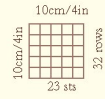

cotton glacé

made with combed cotton

H512086-RG 100% cotton
10 x 50g balls per pack approx 115m (126yds) per ball

10 UK
3 3/4 mm
3 US

Bleached 726
Ecru 725
Oyster 730
Ochre 833
Mineral 856
Persimmon 832
Blood Orange 445
Poppy 741